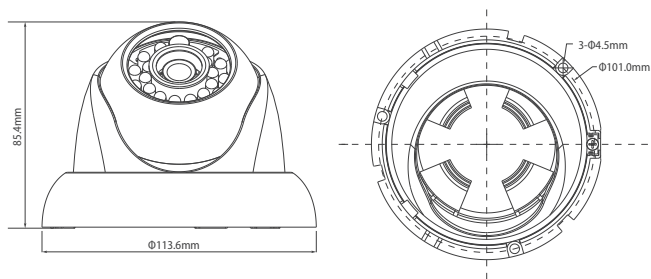

DH-CA-DW181E/171E

HDIS Water-proof IR Mini Dome Camera

Features

- 1/3" HDIS
- High resolution of 600TVL/ 720TVL
- Day/Night(ICR), AWB, AGC, BLC
- 3.6mm fixed lens (2.8mm, 6mm, 8mm optional)
- Max. IR LEDs length 20m, Smart IR
- IP66, DC12V

Dimensions(mm)

Accessories (optional)

Technical Specifications

Model	DH-CA-DW171E	DH-CA-DW181E
Camera		
Image Sensor	1/3" HDIS	
Effective Pixels	720(H)×480(V)	960(H)×480(V)
Horizontal Resolution	600TVL	720TVL
Electronic Shutter	1/50s(60s)~1/100,000s	
Synchronization	Internal	
Min. Illumination	0.1Lux@F1.2(AGC ON), 0Lux IR on	0.02Lux@F1.2(AGC ON), 0Lux IR on
S/N Ratio	More than 65dB (AGC Off)	
Video Output	1Vp-p Composite Output (75Ω/BNC)	
Camera Features		
Max. IR LEDs Length	20m, Smart IR	
Day/Night	Auto(ICR) / Color / B/W	
Backlight Compensation	BLC	
White Balance	Auto	
Gain Control	Auto	
Lens		
Focal Length	3.6mm (2.8mm, 6mm optional)	3.6mm (2.8mm, 6mm, 8mm optional)
Mount Type	M12	
General		
Power Supply	DC12V±10%	
Power Consumption	Max 3W	Max 2.5W
Working Environment	-40°C~+60°C / 20%~80%RH	
Ingress Protection	IP66	
Dimensions	Φ113.6mm×85.4mm	
Weight	0.3kg	